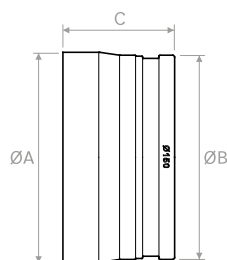

## UNIVERSE 125

---

|    | ØA  | ØB  | C  |
|----|-----|-----|----|
| mm | 160 | 122 | 86 |

Raccord 160/125 mm en matière plastique à enfoncer dans UNIVERSE.  
Connection 160/125 mm made of plastic material to be inserted by pressure on UNIVERSE.

## UNIVERSE 150

---

|    | ØA  | ØB  | C  |
|----|-----|-----|----|
| mm | 160 | 157 | 86 |

Raccord 160/150 mm en matière plastique à enfoncer dans UNIVERSE.  
Connection 160/150 mm made of plastic material to be inserted by pressure on UNIVERSE.