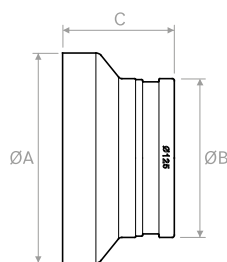

## UNIVERSE 125

---

|    | ØA  | ØB  | C  |
|----|-----|-----|----|
| mm | 160 | 122 | 86 |

Raccord 160/125 mm en matière plastique à enfoncer dans UNIVERSE.  
Connection 160/125 mm made of plastic material to be inserted by pressure on UNIVERSE.

## UNIVERSE 150

---

|    | ØA  | ØB  | C  |
|----|-----|-----|----|
| mm | 160 | 157 | 86 |

Raccord 160/150 mm en matière plastique à enfoncer dans UNIVERSE.  
Connection 160/150 mm made of plastic material to be inserted by pressure on UNIVERSE.